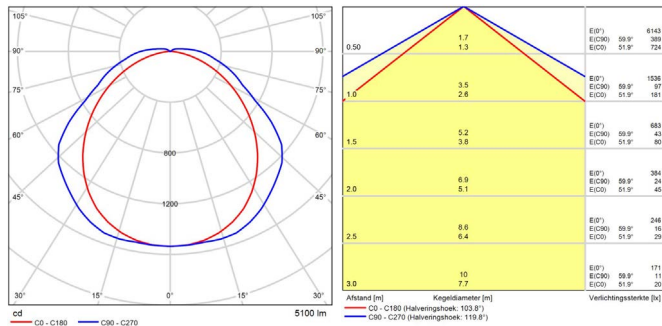

PHOTOMETRIC SPECIFICATIONS

LED WATERPROOF HERMES IP66 35W 1200 4000K