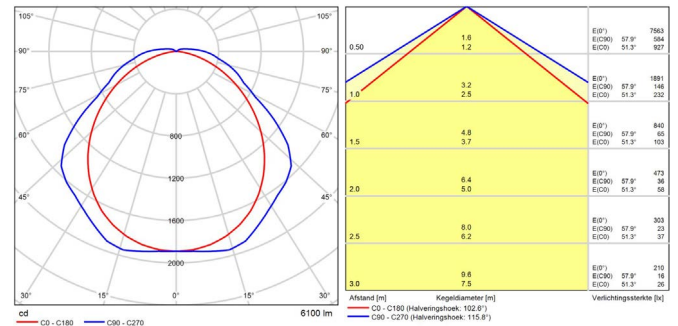

Version: February 2021

DIMENSIONS

EXTRA INFORMATION

Item Description	EAN	m			m			m			m		
		mA	W	lm	mA	W	lm	mA	W	lm	mA	W	lm
LED Waterproof Hermes IP66 35W 1200 4000K	8720094607696	200	21	3100	250	25	3750	300	30	4400	350	35	5100
LED Waterproof Hermes IP66 42W 1500 4000K	8720094607702	200	24	3750	250	30	4500	300	36	5400	350	42	6100

PHOTOMETRIC SPECIFICATIONS

LED WATERPROOF HERMES IP66 35W 1200 4000K

LLED WATERPROOF HERMES IP66 42W 1500 4000K

DETAILS

Adjustable ceiling clips

M20

Stainless steel clips