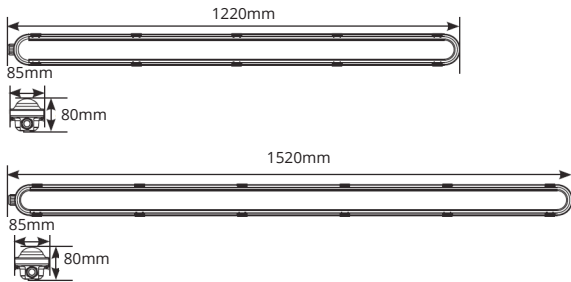

CAPABILITIES

UGR	≤25
Dimmable	No
Type of connection	Push Terminal, 5-pole
LED Module replacable	No

PRAGMALUX

All rights reserved. Pragmalux - PDL Lighting Group B.V. retains the right to modify product specifications without any prior notice or obligation and does not assume any liability for any consequences of using this document. Subject to errors and printing errors. Luminous flux tolerance: +/- 10%. Power consumption tolerance: +/- 10%.

Version: February 2021

DIMENSIONS

EXTRA INFORMATION

Item Description	EAN	m			m			m			m		
		mA	W	lm	mA	W	lm	mA	W	lm	mA	W	lm
LED Waterproof Hermes IP66 35W 1200 4000K	8720094607696	200	21	3100	250	25	3750	300	30	4400	350	35	5100
LED Waterproof Hermes IP66 42W 1500 4000K	8720094607702	200	24	3750	250	30	4500	300	36	5400	350	42	6100